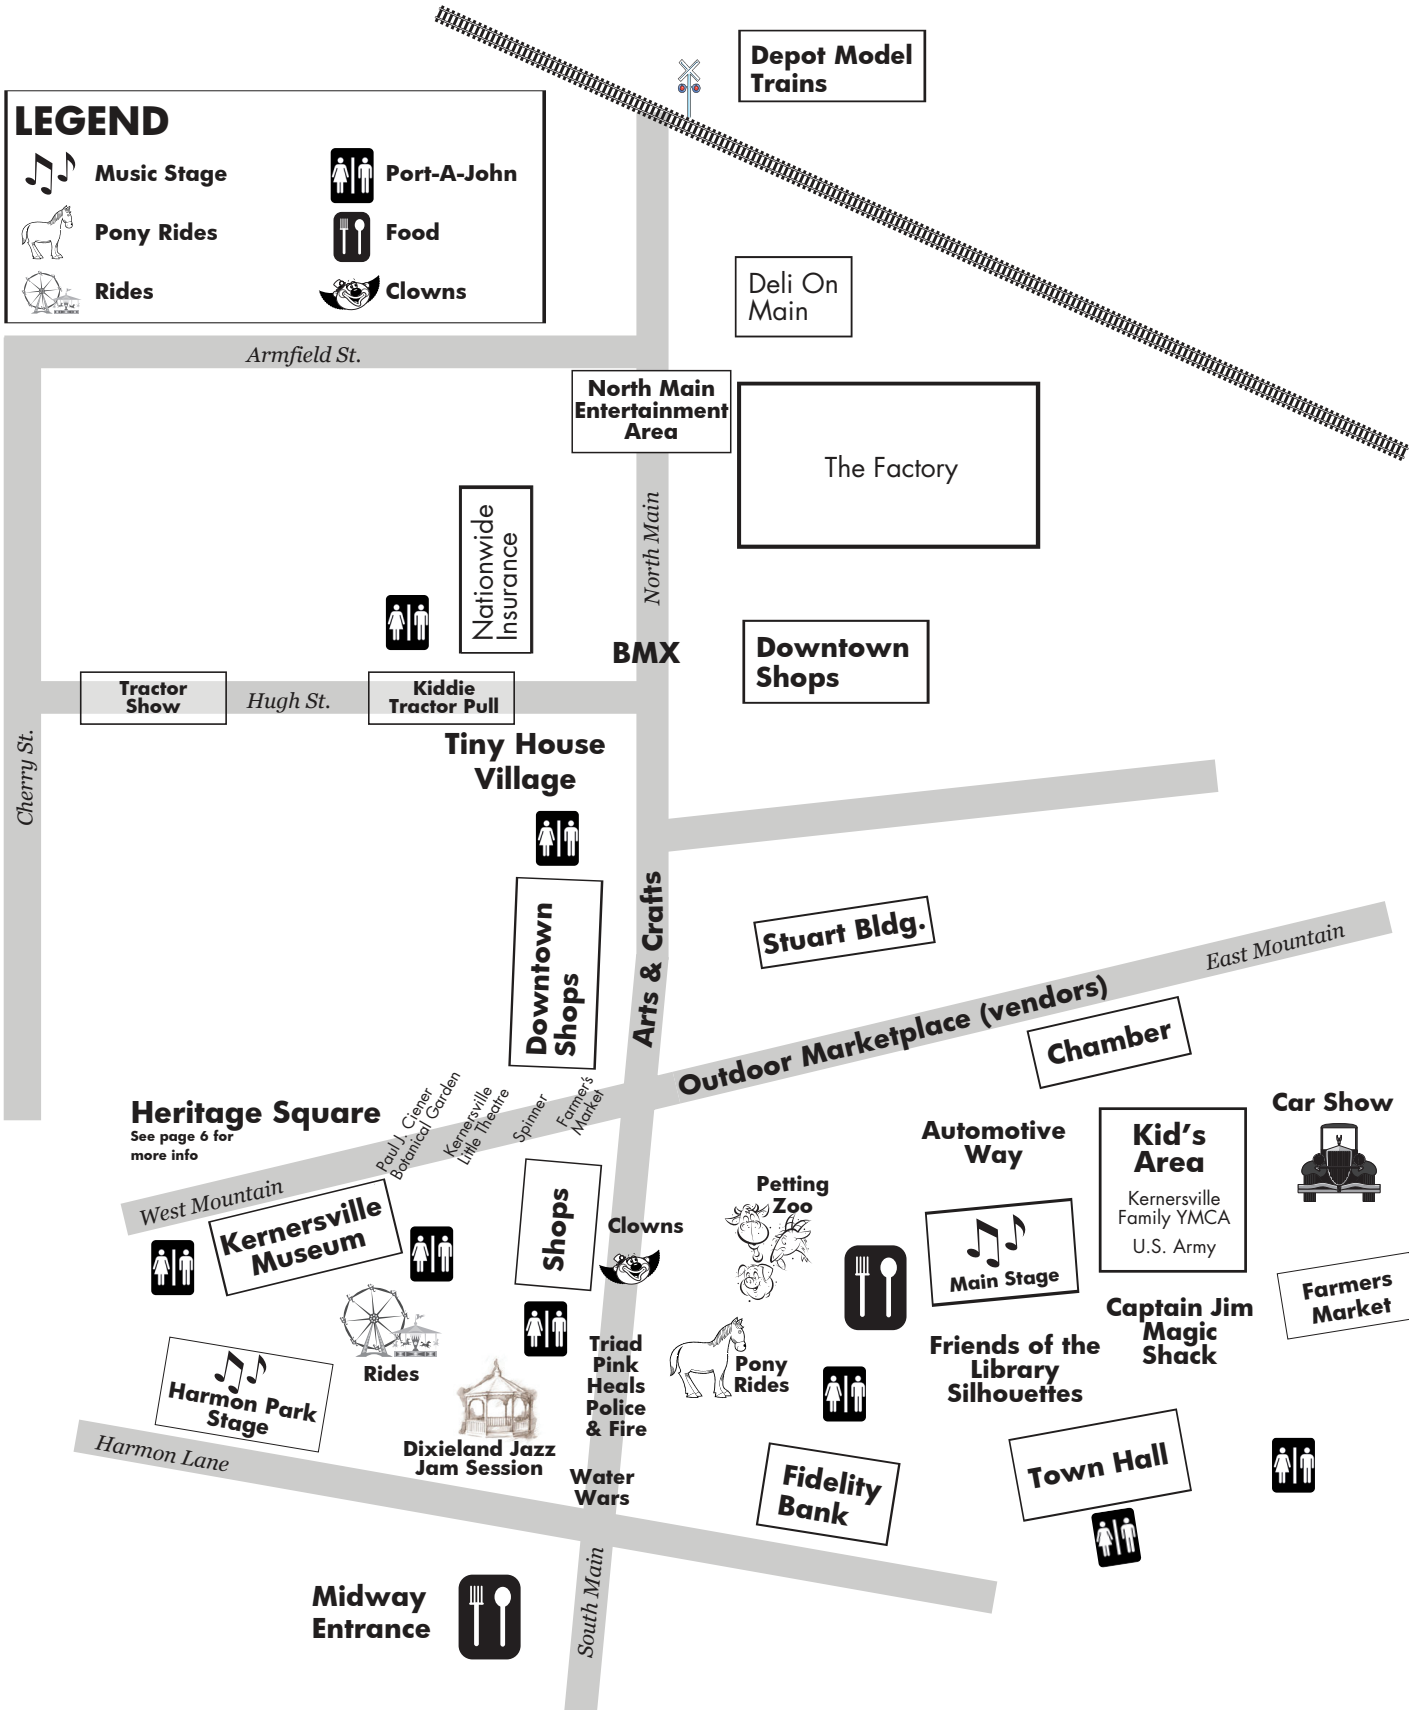

# LEGEND

- Music Stage
- Pony Rides
- Rides

- Port-A-John
- Food
- Clowns

Depot Model Trains

Deli On Main

North Main Entertainment Area

The Factory

Nationwide Insurance

Arts & Crafts

Downtown Shops

Outdoor Marketplace (vendors)

Chamber

East Mountain

Heritage Square  
See page 6 for more info

Port-A-John

Kernersville Museum

Port-A-John

Shops

Clowns

Petting Zoo

Automotive Way

Main Stage

Kid's Area  
Kernersville Family YMCA  
U.S. Army

Car Show

Captain Jim Magic Shack

Farmers Market

Harmon Lane

Dixieland Jazz Jam Session

Water Wars

Fidelity Bank

Town Hall

Port-A-John